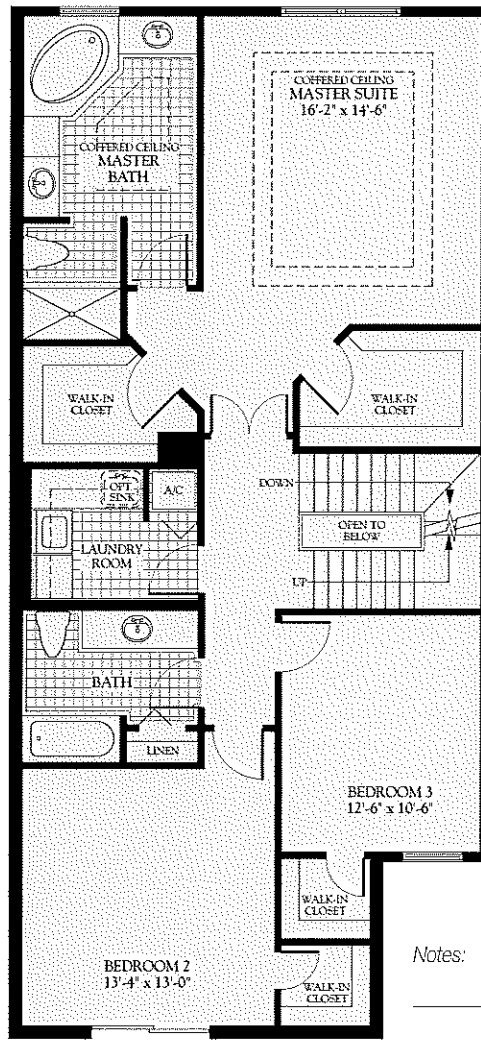

THE ROYAL

4 bedrooms, 3 1/2 baths,
loft, 2-car garage.

Artist's Conception.

Third Level

Second Level

First Level

1st Floor	828 Sq. Ft.
2nd Floor	1,255 Sq. Ft.
3rd Floor	539 Sq. Ft.
Total A/C	2,622 Sq. Ft.
Total	2,989 Sq. Ft.