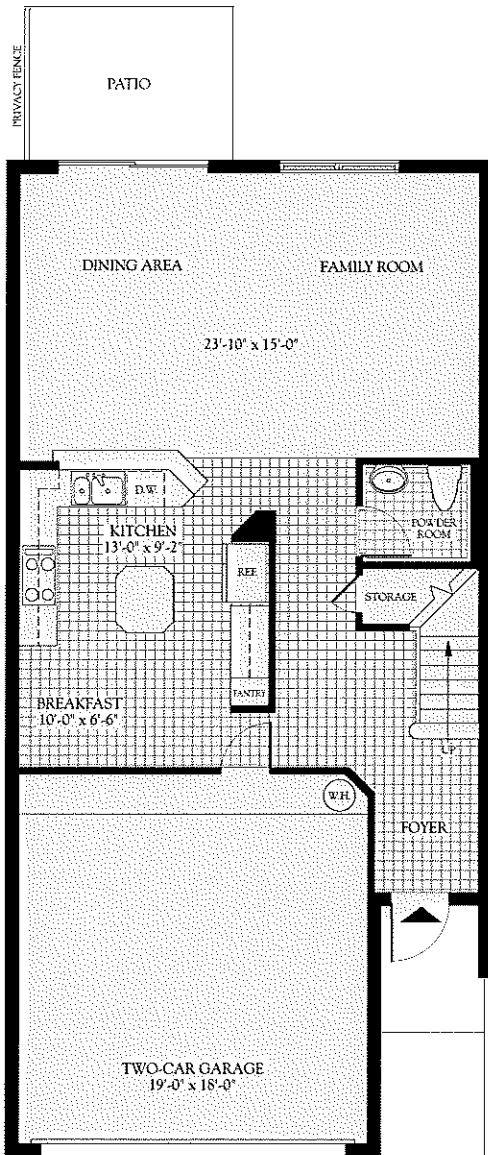

THE ROYAL

4 bedrooms, 3 1/2 baths,
loft, 2-car garage.

Artist's Conception.

Third Level

Second Level

First Level

1st Floor	828 Sq. Ft.
2nd Floor	1,255 Sq. Ft.
3rd Floor	539 Sq. Ft.
Total A/C	2,622 Sq. Ft.
Total	2,989 Sq. Ft.