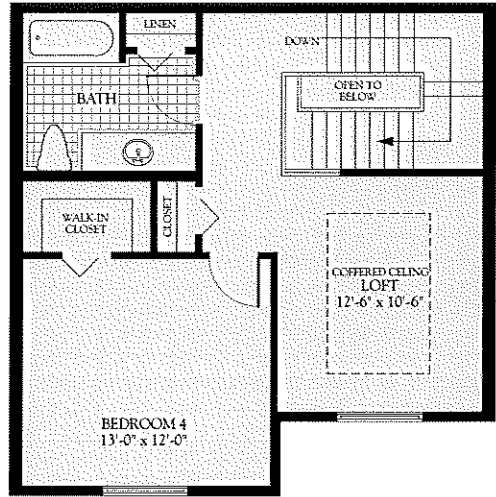

THE ROYAL

4 bedrooms, 3 1/2 baths,
loft, 2-car garage.

Artist's Conception.

Third Level

Second Level

First Level

1st Floor	828 Sq. Ft.
2nd Floor	1,255 Sq. Ft.
3rd Floor	539 Sq. Ft.
Total A/C	2,622 Sq. Ft.
Total	2,989 Sq. Ft.